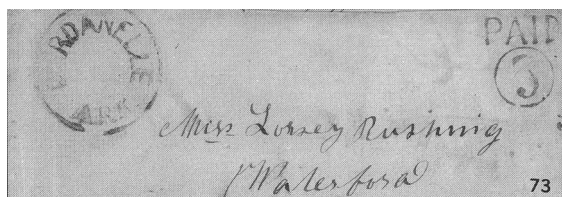

No Date

Description: "DARDANELLE / ARK" postmark UL, Type A marking UR.

Address: Miss Lorsey Rushing / Waterford / [MS]

Provenance: Kohn

Source: RAS-29Oct1970(382)-181; RGK-10Dec1990(71)-73. [002]

Image Credit: Robert G Kaufmann Auctions.