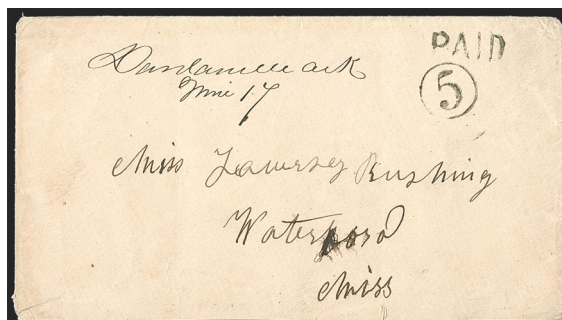

Address: Miss Lawrsey [Lorsey] Rushing / Waterford / Miss

Provenance: None recorded.

Source: RAS-17Dec2019(1215)-2560*. [001]

Image Credit: Robert A Siegel Auctions.

No Date

Description: "DARDANELLE / ARK" postmark UL, Type A marking UR.