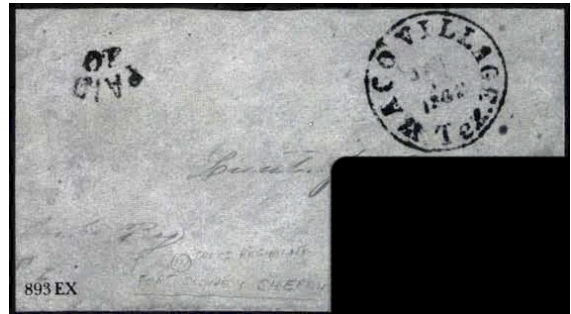

Address: --- / [Baltimore, MD] [LO] / Richmond / Va / Box 606

Provenance: Camina

Source: RAS-24Feb1994(757)-603. [001]

Image Credit: Robert A Siegel Auctions.

PAID [no rate], black-- Type A

Illegible Date

Description: "WACO VILLAGE / TEX." postmark UL, Type A marking UC-UR. Partial image of full cover.

Address: --- / [Springfield. TX]

Provenance: Camina

Source: RAS-24Feb1994(757)-892. [002]

Image Credit: Robert A Siegel Auctions.

PAID (in arc) / 10, black -- Type E

-- Jan [1862]

Description: "WACO VILLAGE / TEX." YD postmark UR, Type E marking UL. Partial image of full cover.

Address: Lieut --- / [Galveston, TX]

Provenance: Camina

Source: RAS-24Feb1994(757)-893. [003]

Image Credit: Robert A Siegel Auctions.

22 Dec 1862

Description: "WACO VILLAGE / TEX." YD postmark LL, Type E marking UR.