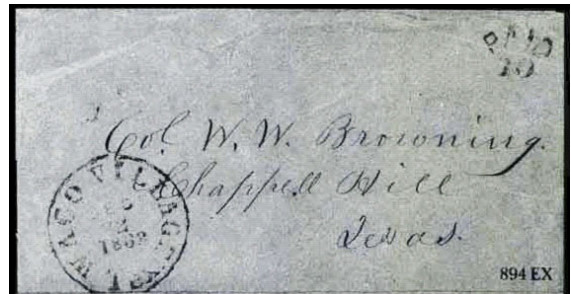

22 Dec 1862

Description: "WACO VILLAGE / TEX." YD postmark LL, Type E marking UR.

Address: Col. W. W. Browning / Chappell [sic] Hill / Texas

Provenance: Camina

Source: RAS-24Feb1994(757)-894. [004]

Image Credit: Robert A Siegel Auctions.